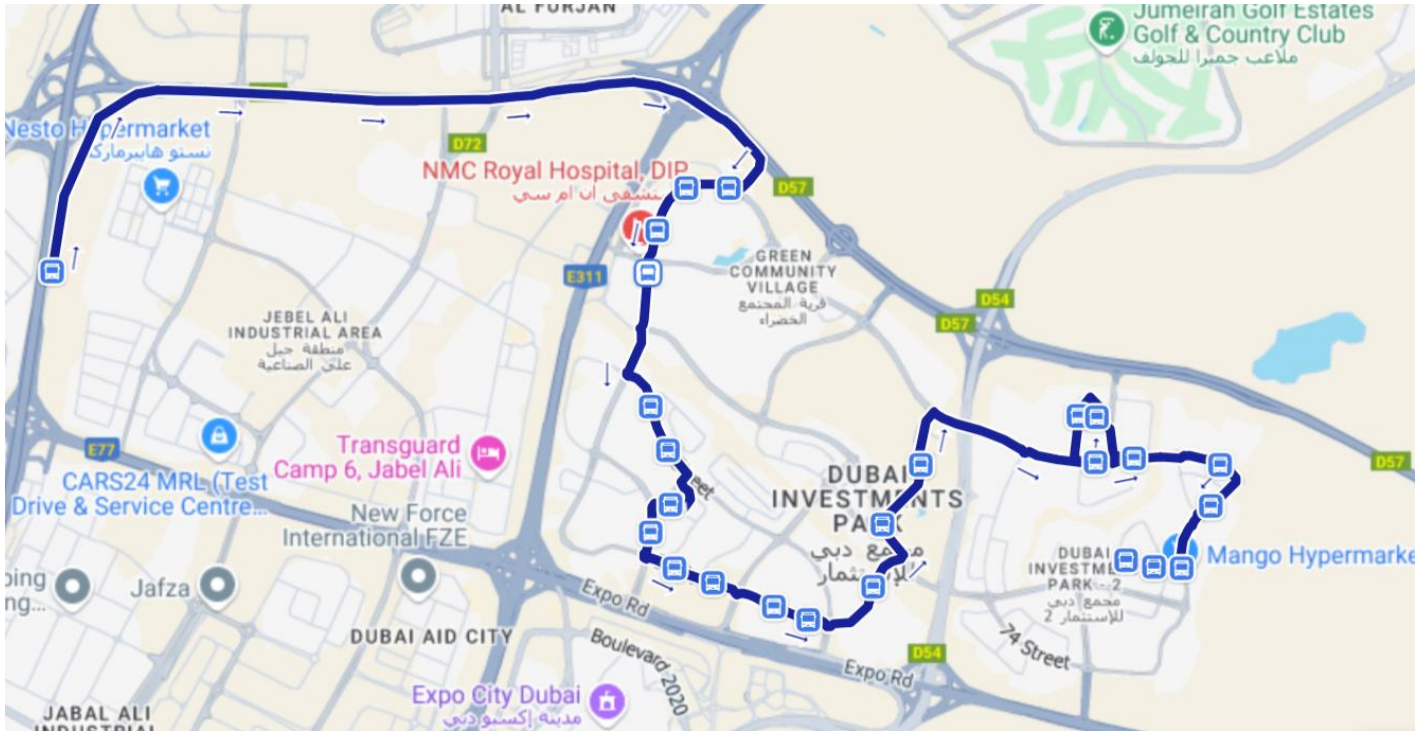

# F48 Bus Route Map

For More information Visit [RTA](https://www.rta.ae)

## Route from Danube Metro Bus Stop Landside

- Danube Metro Bus Stop Landside (Danube MBS Landside)
- The Green Community, East Gate Entrance
- The Green Community, West Gate Entrance
- DIP Metro Bus Stop
- Union Residence
- Rig Metal Inds
- Sun Rise Metal Coting
- Dubai Investment Park
- Insulite Block Factory
- Dubai Contracting Labour Camp
- Seven Seas Steel Industries
- Depa Contracting Labour Camp
- Sobha Contracting Labour Camp
- DIP, Prakash Tradings
- Can Pack Middle East
- Green Field Community School

## Route from DIP, Madina Supermarket Terminus

- DIP, Madina Supermarket Terminus
- DIP, Mega Star Trading Staff Accommodation
- JRD International Staff Accommodation
- Corro Tech Staff Accommodation
- Dubai Pearl Gypsum Industries
- DIP, ULMA
- Hidayath Stainless Steel
- Dunes Village
- Pace Food Stuff Trading
- Emirates Code Contracting Labour Camp
- Petron Emirates Accommodation
- Dubai Lagoon 2
- Dubai Lagoon, Ewan Residence
- Dubai Lagoon, Ewan Residence
- Dubai Lagoon 1
- Green Field Community School
- Can Pack Middle East
- DIP, Prakash Tradings
- Sobha Contracting Labour Camp
- Depa Contracting Labour Camp
- Seven Seas Steel Industries
- Dubai Contracting Labour Camp
- Insulite Block Factory

# F48 Bus Route Map

For More information Visit [RTA](#)

- Dubai Investment Park
- Insulite Block Factory
- Dubai Contracting Labour Camp
- Seven Seas Steel Industries
- Danube Metro Bus Stop Landside (Danube MBS Landside)